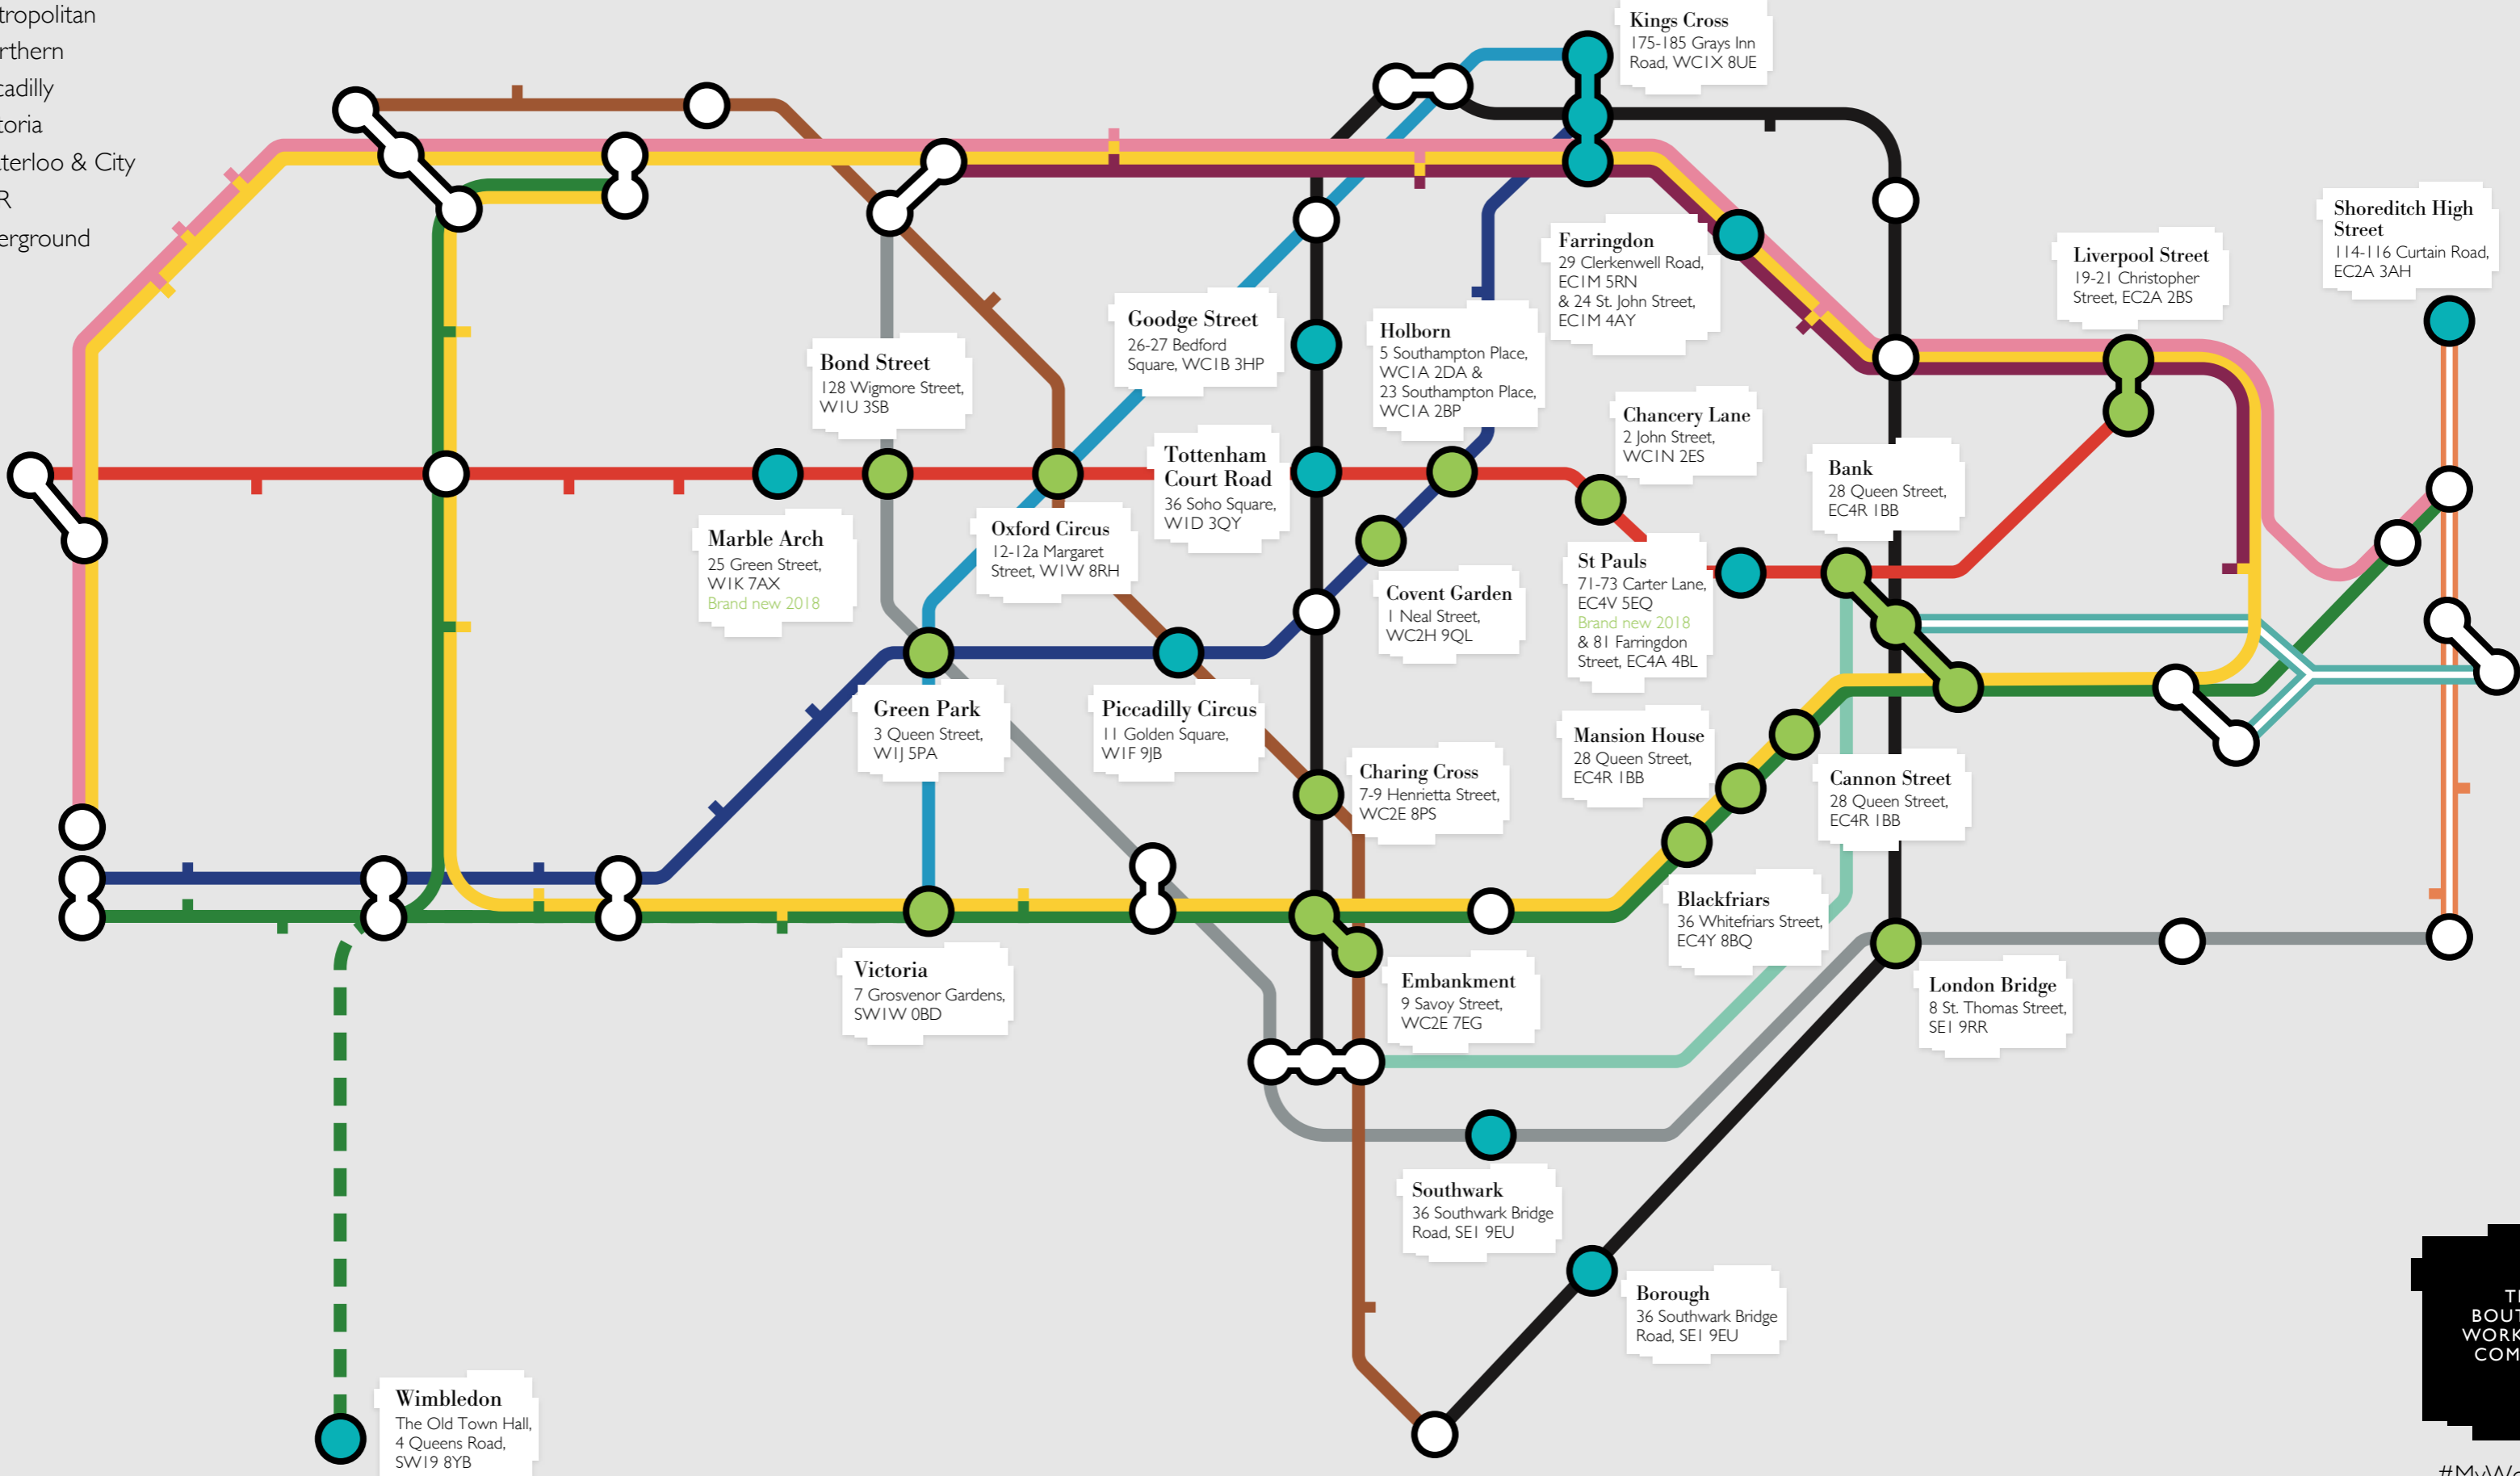

Our Membership Workplaces

Not just a pretty space

- Bakerloo
- Central
- Circle
- District
- District (not showing stops between Earl's Court and Wimbledon)
- Hammersmith & City
- Jubilee
- Metropolitan
- Northern
- Piccadilly
- Victoria
- Waterloo & City
- DLR
- Overground

- Key**
- Meeting rooms and lounges
 - Meeting rooms only

#MyWorkplace