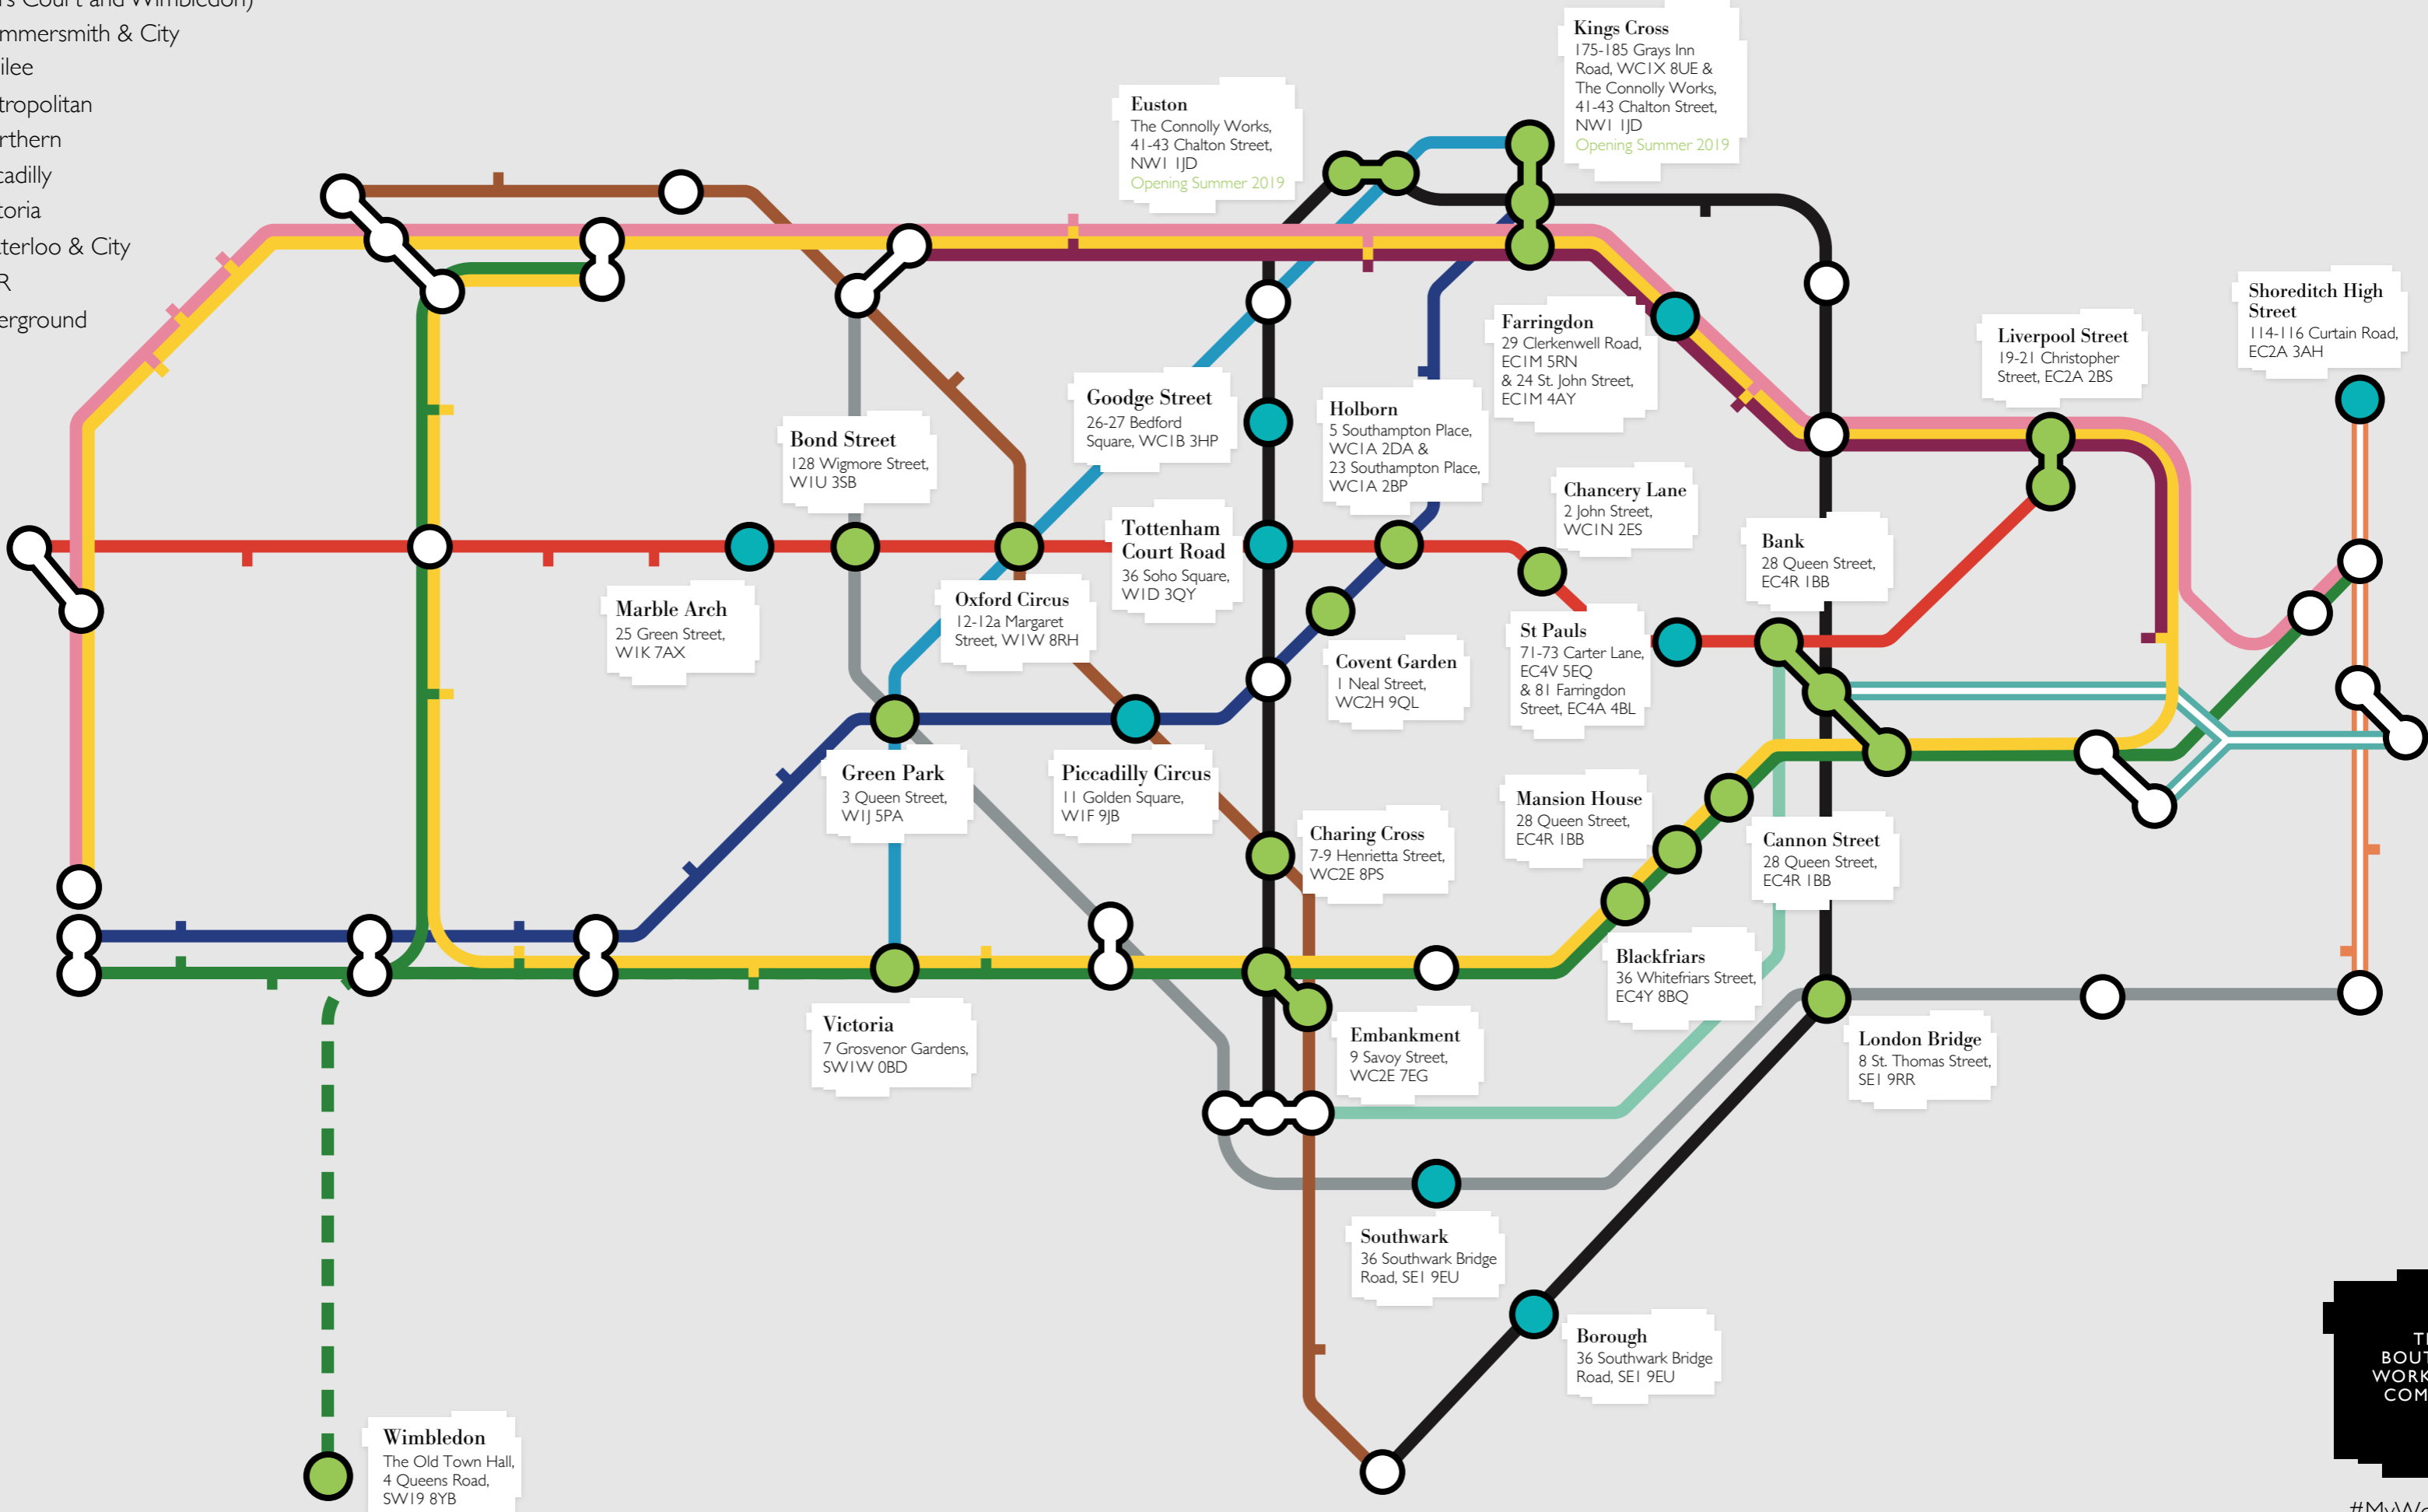

Our Membership Workplaces

Not just a pretty space

- Bakerloo
- Central
- Circle
- District
- District (not showing stops between Earl's Court and Wimbledon)
- Hammersmith & City
- Jubilee
- Metropolitan
- Northern
- Piccadilly
- Victoria
- Waterloo & City
- DLR
- Overground

- Key**
- Meeting rooms and lounges
 - Meeting rooms only

#MyWorkplace