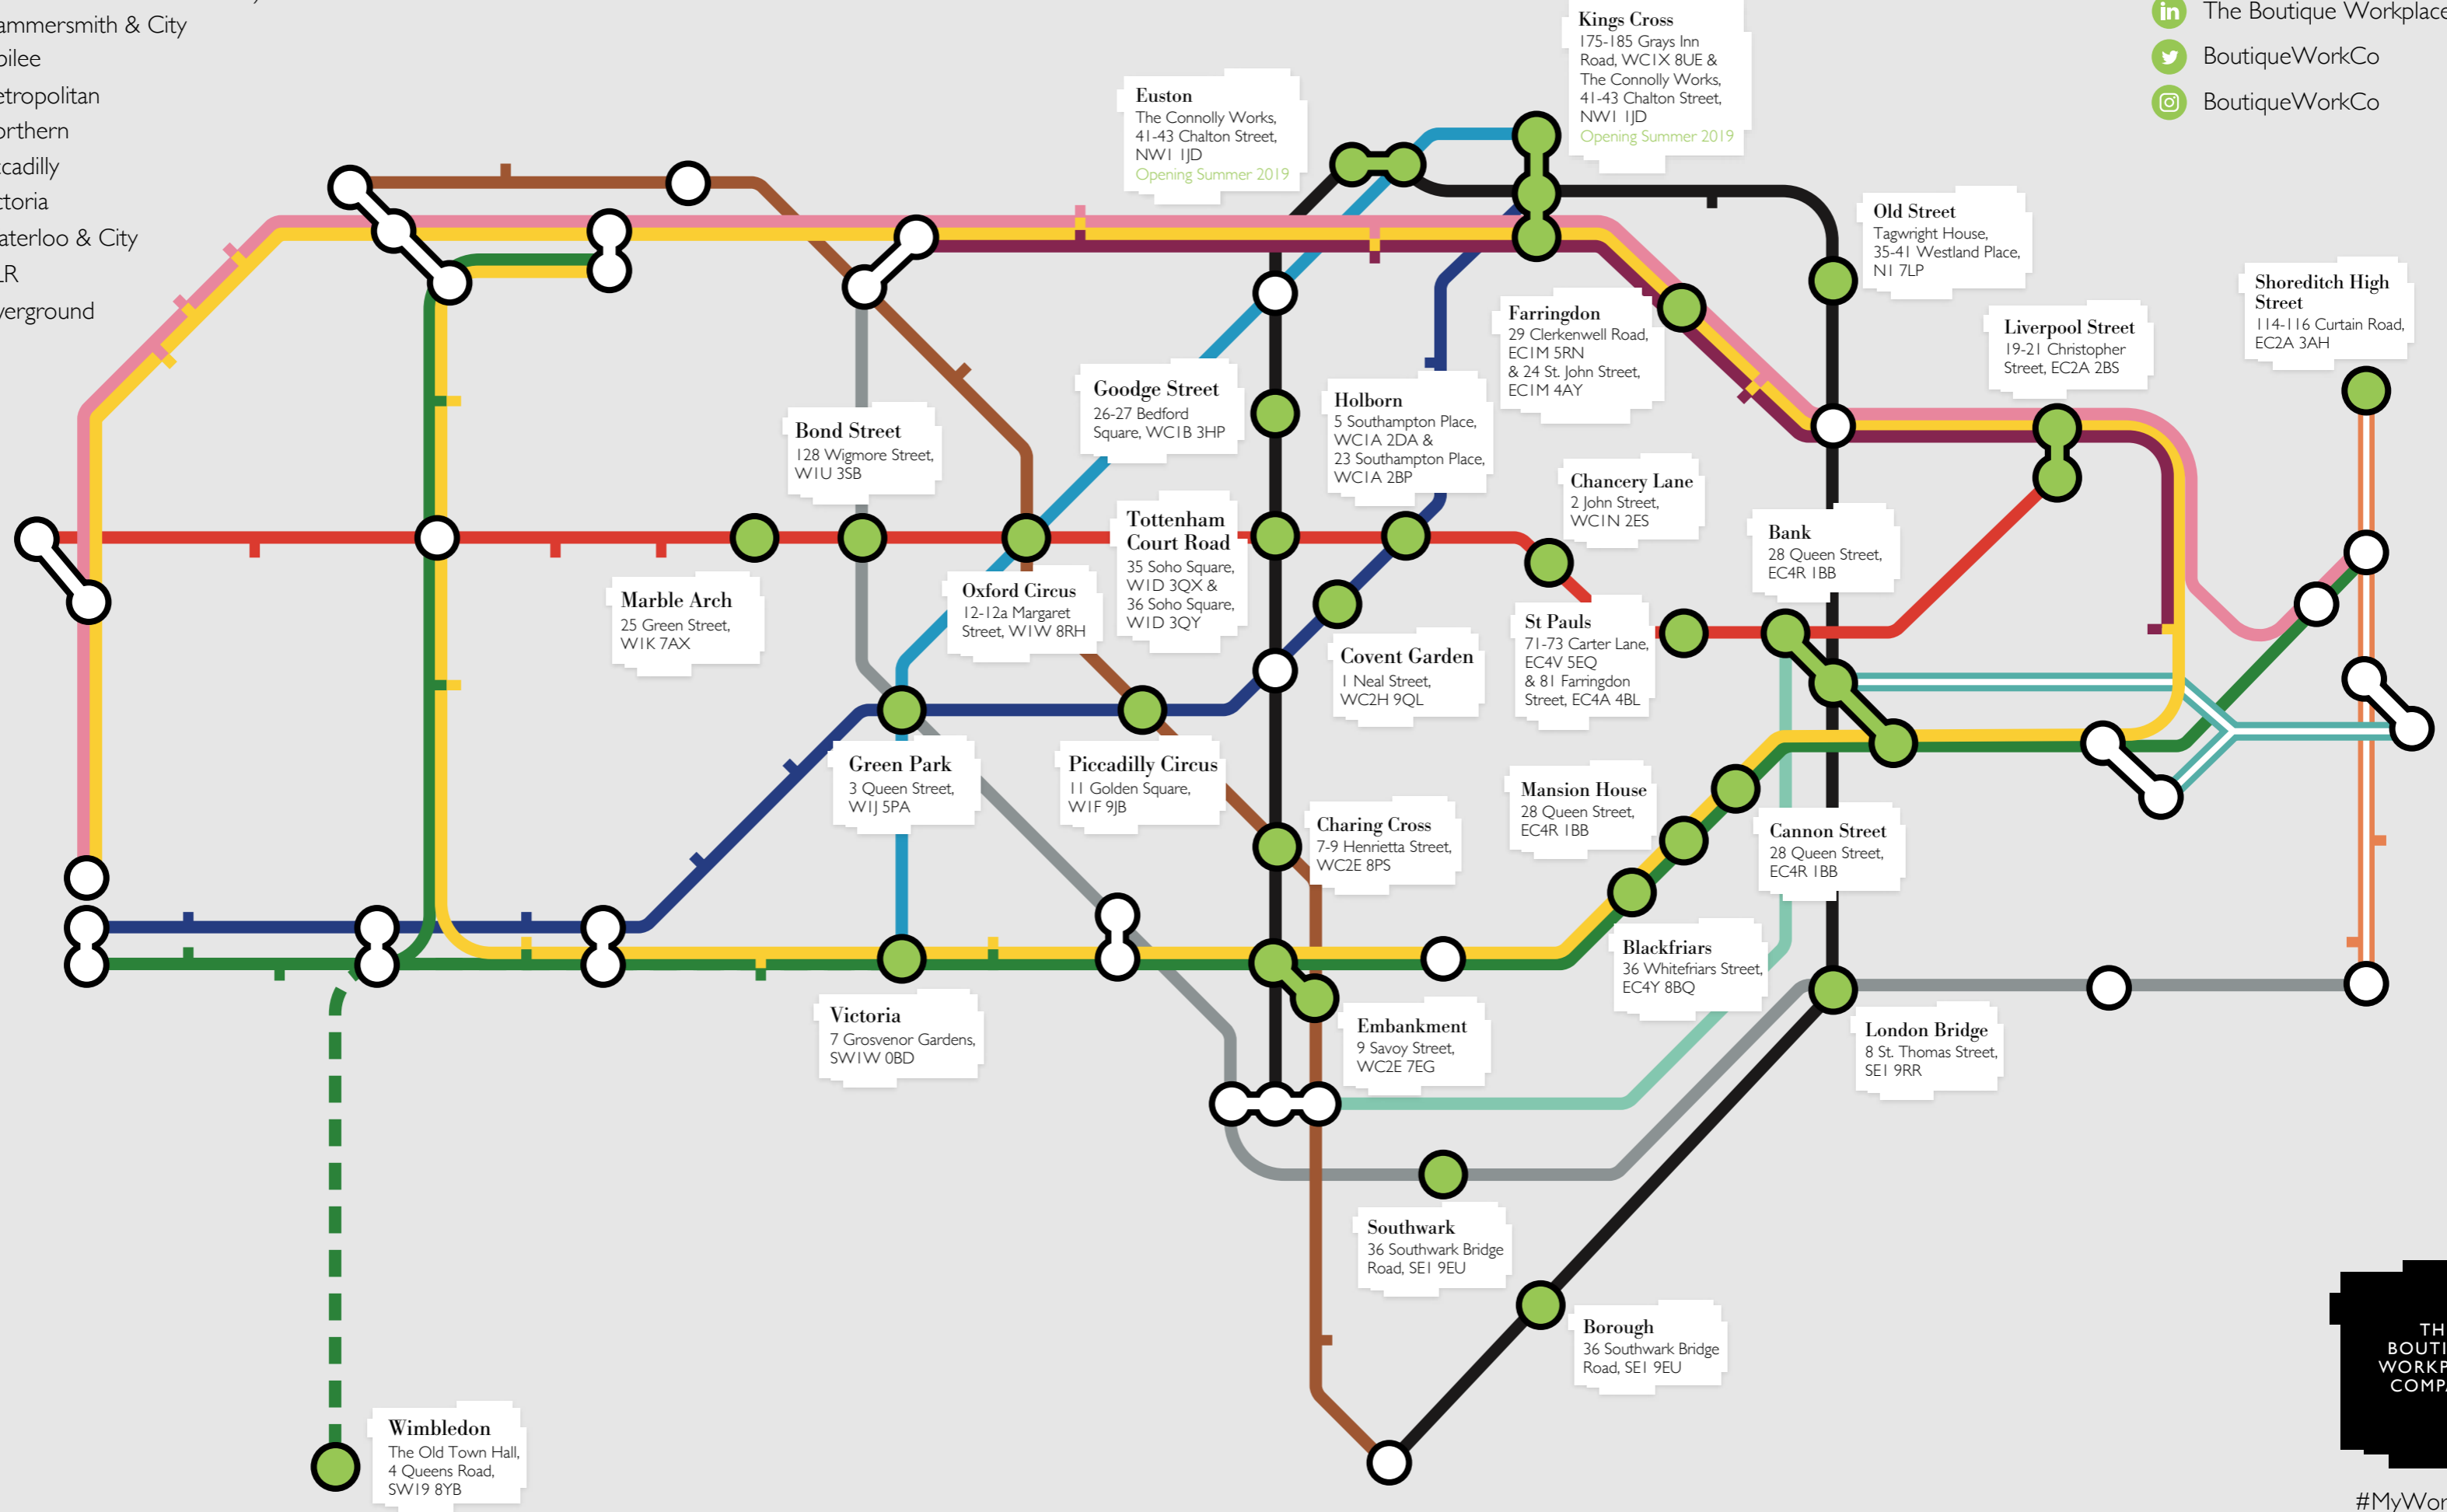

Our Workplaces

Find the perfect workplace for your team

- Bakerloo
- Central
- Circle
- District
- District (not showing stops between Earl's Court and Wimbledon)
- Hammersmith & City
- Jubilee
- Metropolitan
- Northern
- Piccadilly
- Victoria
- Waterloo & City
- DLR
- Overground

- enquiries@theboutiqueworkplace.co
- 020 3405 7000
- www.theboutiqueworkplace.co
- The Boutique Workplace Company
- The Boutique Workplace Company
- BoutiqueWorkCo
- BoutiqueWorkCo

#MyWorkplace