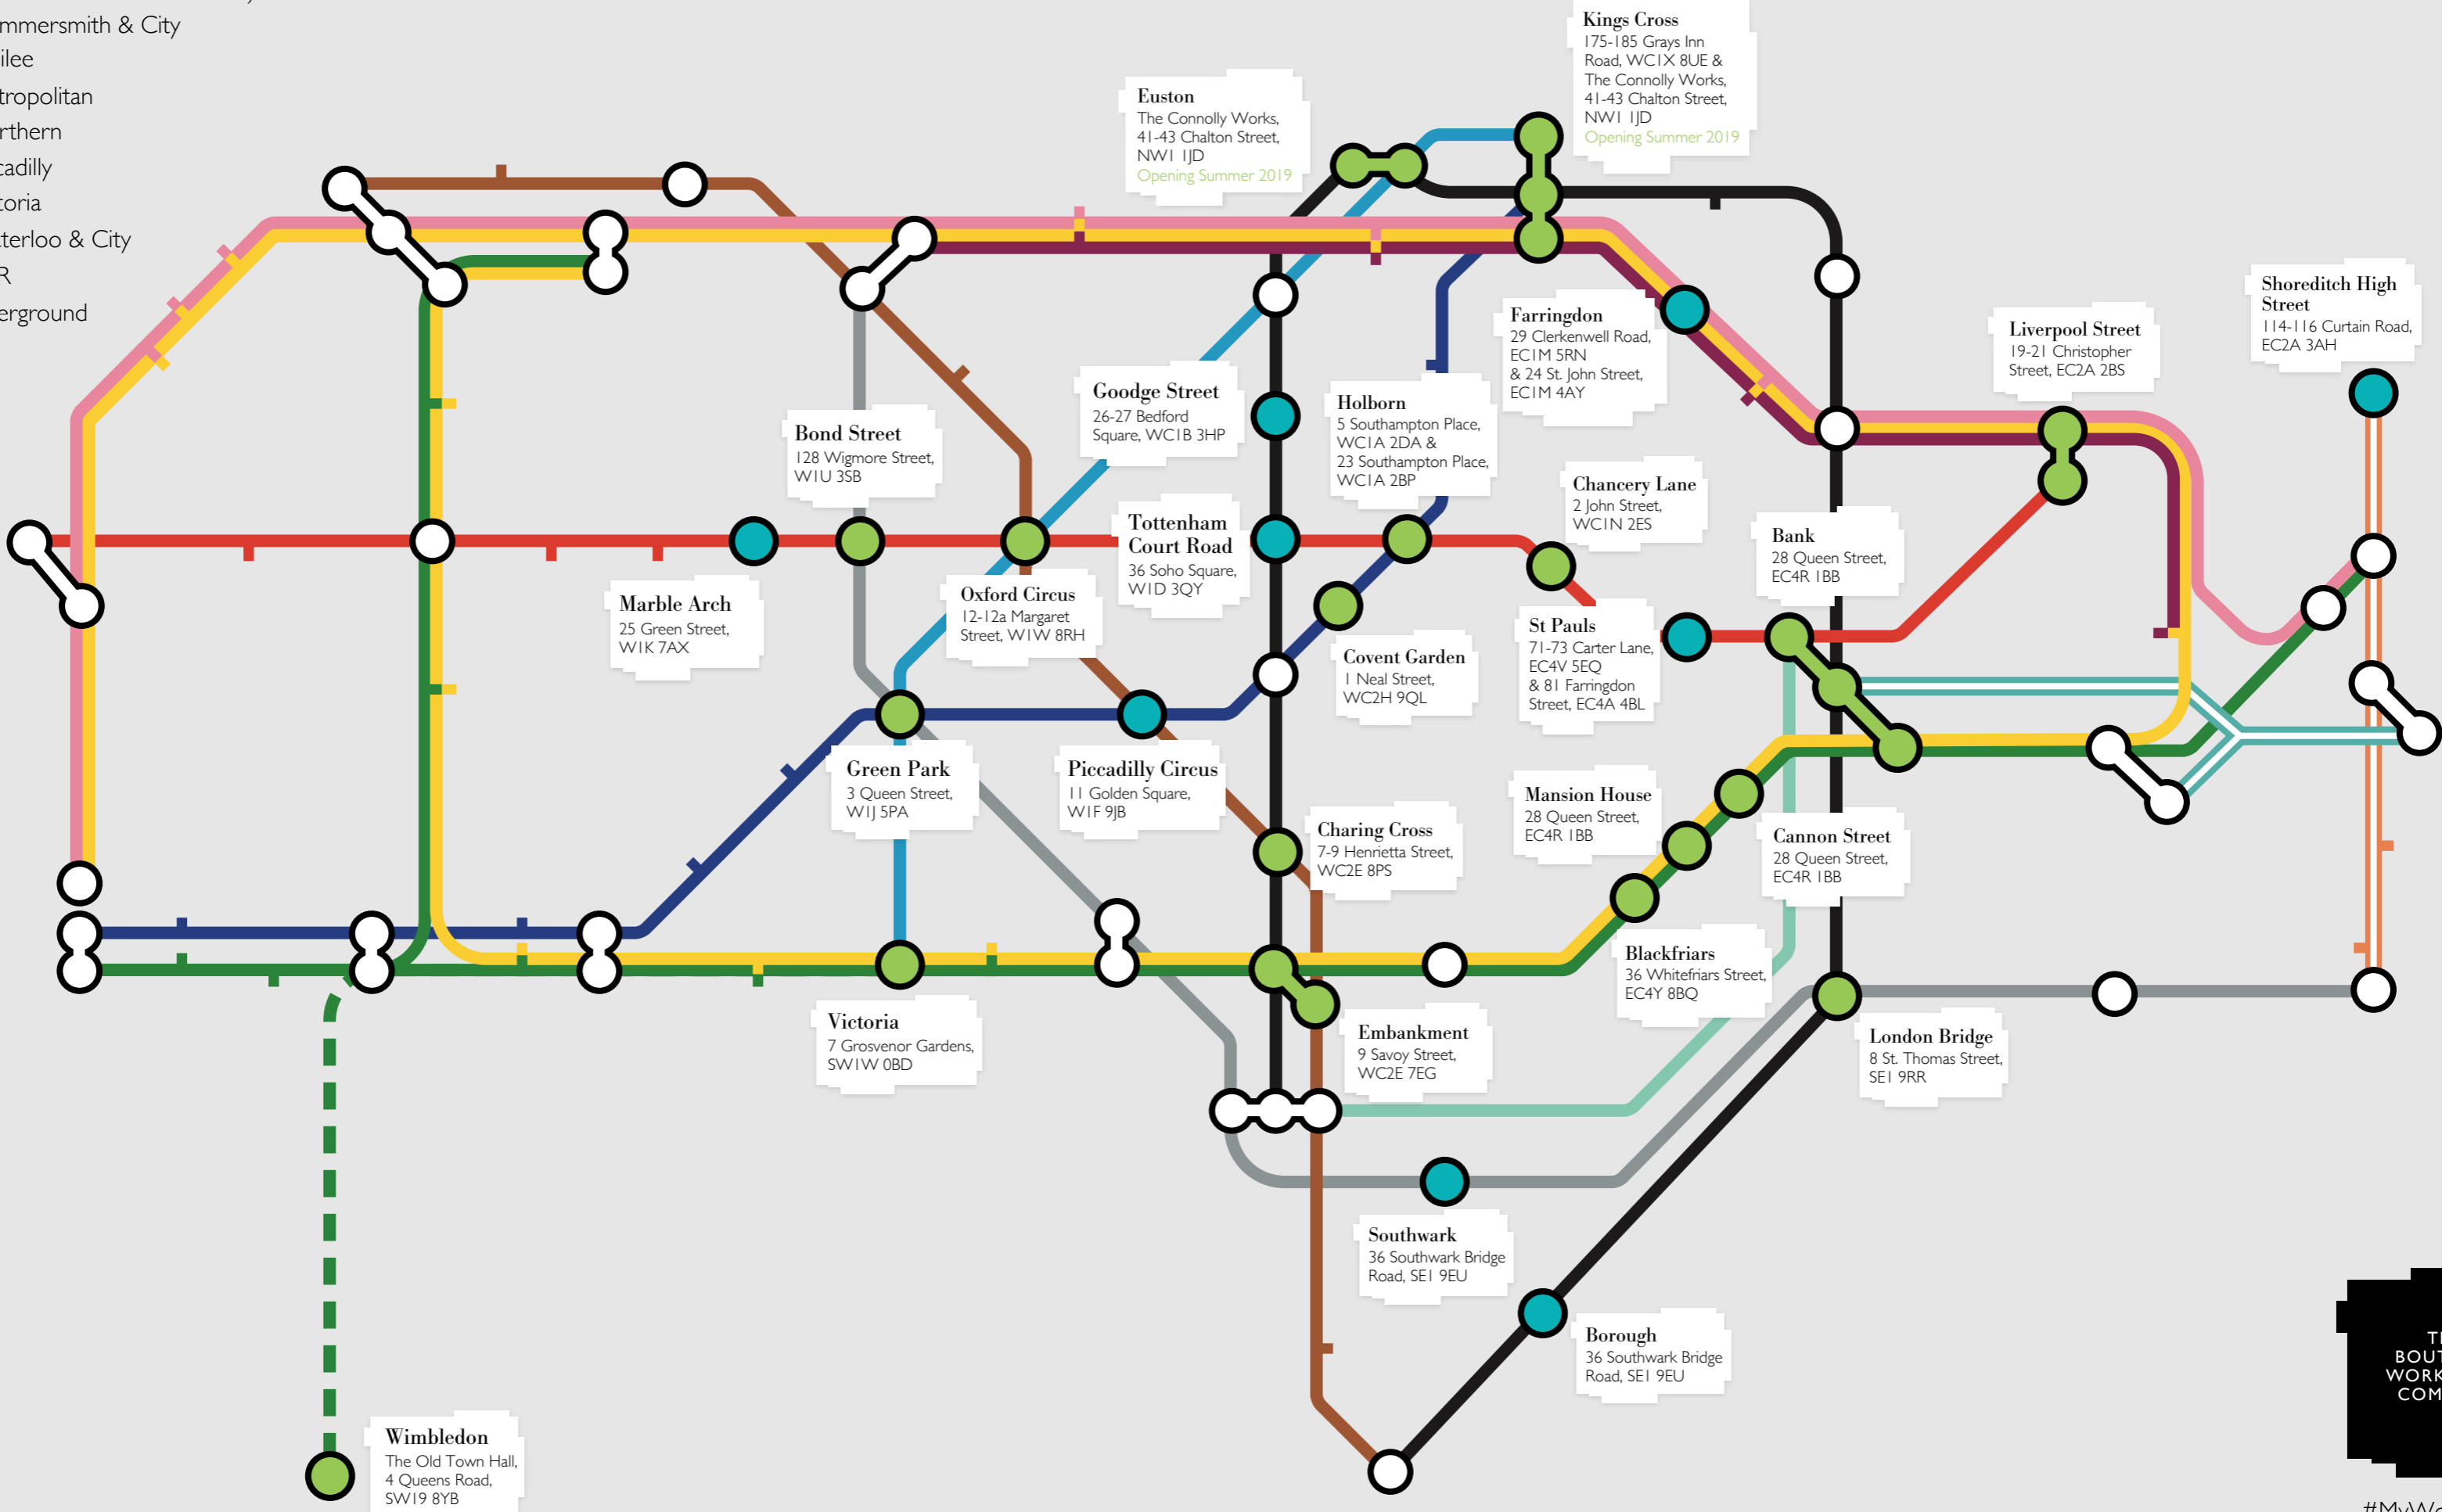

Our Membership Workplaces

Not just a pretty space

- Bakerloo
- Central
- Circle
- District
- District (not showing stops between Earl's Court and Wimbledon)
- Hammersmith & City
- Jubilee
- Metropolitan
- Northern
- Piccadilly
- Victoria
- Waterloo & City
- DLR
- Overground

- Key**
- Membership lounges and meeting rooms
 - Meeting rooms only

#MyWorkplace